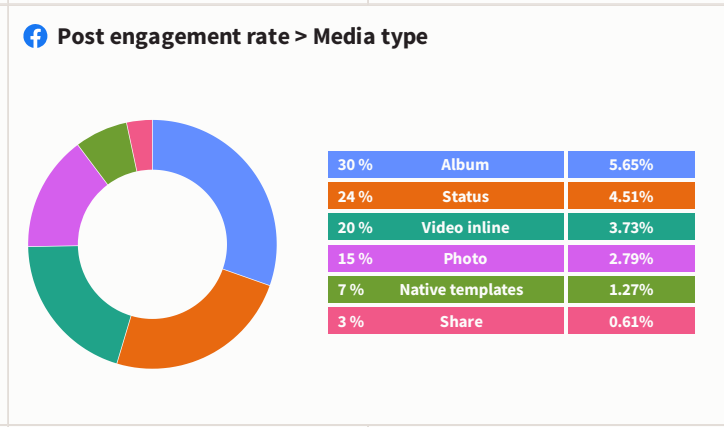

Monthly Report

Comparison between [Dec 01 - Dec 31, 2023](#) and [Nov 01 - Nov 30, 2023](#)

📌 Average post engagemen...	📌 Post comments & replies	📌 Post reach	📌 Post impressions
Instagram ... +14% 6.16%	Facebook Page -26.5% 222	Facebo... +40.3% 287,729	Facebo... +38.7% 294,751
TikTok B... +16.1% 6.09%	Instagram Bus... +147% 42	Instagram ... -1.1% 39,387	Instagram ... -8.2% 36,146
Twitter +22.1% 3.6%	TikTok Business +175% 22	TikTok Busi... +21% 5,784	Twitter -35.2% 7,544
Facebook P... -3.3% 3.34%	Twitter -50% 1		TikTok Bu... +25.4% 6,766
LinkedIn ... -79.8% 3.22%	LinkedIn Page 0% 0		LinkedIn Page -37.8% 89

📌 Post link clicks	📌 Page & profile reach	📌 Fans & Followers	📌 Post shares
Facebook ... +10.3% 1,932	Faceboo... +9.3% 240,549	Facebook ... +0.3% 28,714	Facebook Page -40.3% 280
	Instagram... +8.5% 28,508	Twitter -0.1% 11,919	Twitter -53.1% 23
Twitter -35.9% 75	LinkedIn Page -61.1% 35	Instagram ... +0.8% 6,055	Instagram Bus... -62.5% 15
		TikTok Busi... +1.2% 1,729	TikTok Business +200% 9
		LinkedIn Page +5% 21	LinkedIn Page -80% 1