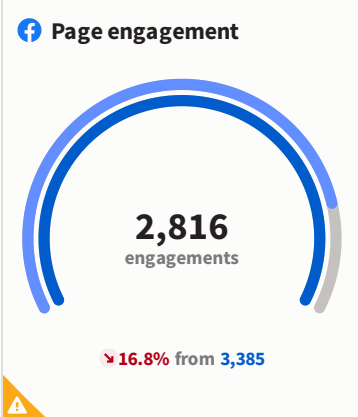

Monthly Report

Comparison between [Dec 01 - Dec 31, 2023](#) and [Nov 01 - Nov 30, 2023](#)

📌 Average post engagemen...	📌 Post comments & replies	📌 Post reach	📌 Post impressions
Instagram ... +14% 6.16%	Facebook Page -26.5% 222	Facebo... +40.3% 287,729	Facebo... +38.7% 294,751
TikTok B... +16.1% 6.09%	Instagram Bus... +147% 42	Instagram ... -1.1% 39,387	Instagram ... -8.2% 36,146
Twitter +22.1% 3.6%	TikTok Business +175% 22	TikTok Busi... +21% 5,784	Twitter -35.2% 7,544
Facebook P... -3.3% 3.34%	Twitter -50% 1		TikTok Bu... +25.4% 6,766
LinkedIn ... -79.8% 3.22%	LinkedIn Page 0% 0		LinkedIn Page -37.8% 89

📌 Post link clicks	📌 Page & profile reach	📌 Fans & Followers	📌 Post shares
Facebook ... +10.3% 1,932	Faceboo... +9.3% 240,549	Facebook ... +0.3% 28,714	Facebook Page -40.3% 280
	Instagram... +8.5% 28,508	Twitter -0.1% 11,919	Twitter -53.1% 23
Twitter -35.9% 75	LinkedIn Page -61.1% 35	Instagram ... +0.8% 6,055	Instagram Bus... -62.5% 15
		TikTok Busi... +1.2% 1,729	TikTok Business +200% 9
		LinkedIn Page +5% 21	LinkedIn Page -80% 1