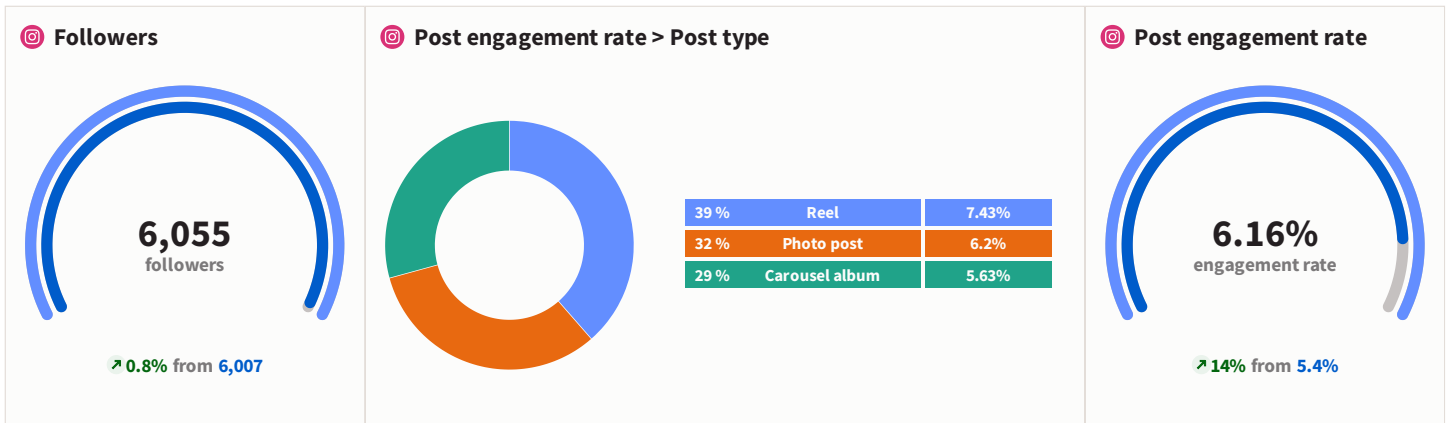

11.18% engagement rate

Gloucester
Dec 11, 10:01

Today, one year ago, Gloucester was transformed into a Winter Wonderland! ❄️ Here are some of our favourite photos from that day! Are you dreaming of a White

8.83% engagement rate

Gloucester
Dec 14, 10:01

Day - Night 🌲 We love the Cathedral at Christmas, and this year's decorations look amazing in the day and at night! Have you visited yet?

8.38% engagement rate