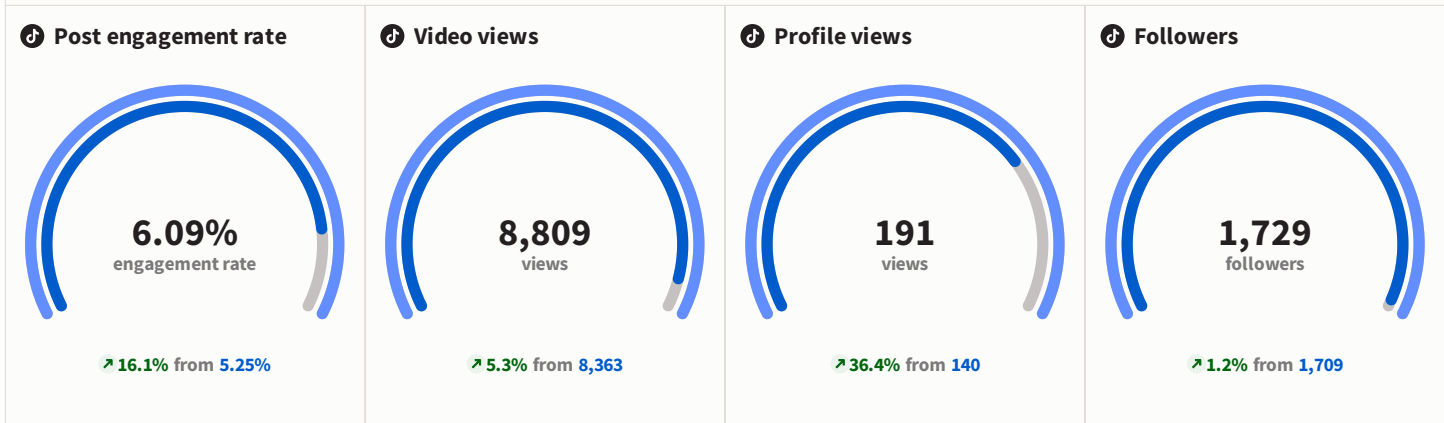

Top posts > Engagement rate

visit_gloucester
Dec 11, 10:11

Are you dreaming of a White Christmas? #fyp #visitgloucester #gloucester #gloucestershire #cotswolds #traveltok #christmas #snow

12.73% engagement rate

visit_gloucester
Dec 24, 09:03

Gloucester has been the most amazing place to visit this Christmas! We would like to take this opportunity to wish you all a very Merry Christmas! #fyp #visitgloucester

7.82% engagement rate

visit_gloucester
Dec 20, 09:58

There's lots to do this Christmas! #fyp #visitgloucester #gloucester #gloucestershire #cotswolds #traveltok #christmas #gloucestercathedral #touristspot #festive

5.84% engagement rate