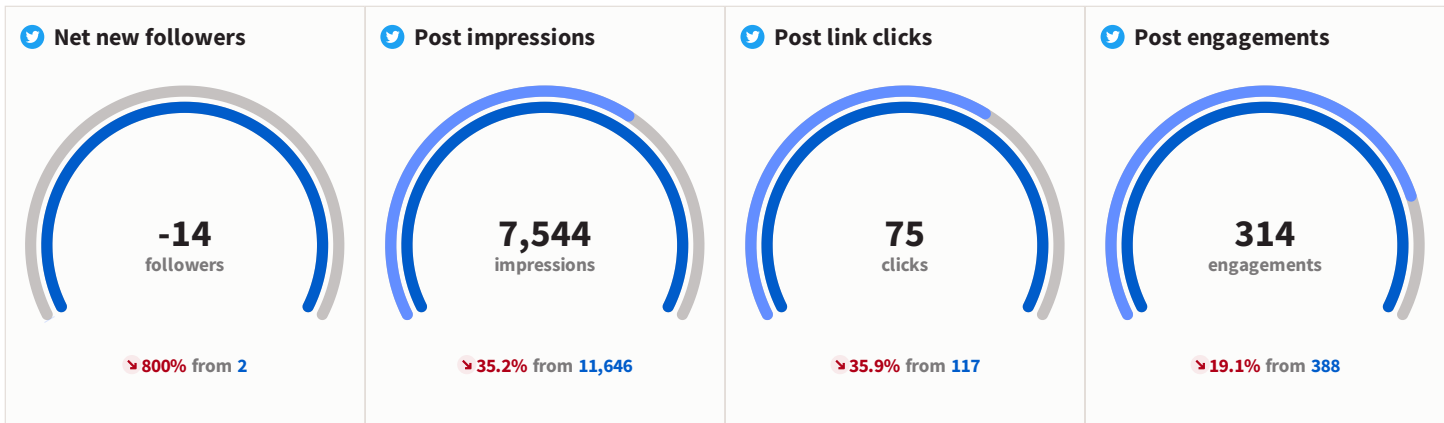

11.18% engagement rate

Gloucester
Dec 11, 10:01

Today, one year ago, Gloucester was transformed into a Winter Wonderland! ❄️ Here are some of our favourite photos from that day! Are you dreaming of a White

8.83% engagement rate

Gloucester
Dec 14, 10:01

Day - Night 🌲 We love the Cathedral at Christmas, and this year's decorations look amazing in the day and at night! Have you visited yet?

8.38% engagement rate