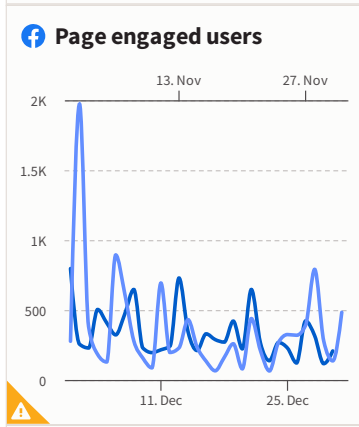

Monthly Report

Comparison between [Dec 01 - Dec 31, 2023](#) and [Nov 01 - Nov 30, 2023](#)

📌 Average post engagemen...	📌 Post comments & replies	📌 Post reach	📌 Post impressions
Instagram ... +14% 6.16%	Facebook Page -26.5% 222	Facebo... +40.3% 287,729	Facebo... +38.7% 294,751
TikTok B... +16.1% 6.09%	Instagram Bus... +147% 42	Instagram ... -1.1% 39,387	Instagram ... -8.2% 36,146
Twitter +22.1% 3.6%	TikTok Business +175% 22	TikTok Busi... +21% 5,784	Twitter -35.2% 7,544
Facebook P... -3.3% 3.34%	Twitter -50% 1		TikTok Bu... +25.4% 6,766
LinkedIn ... -79.8% 3.22%	LinkedIn Page 0% 0		LinkedIn Page -37.8% 89

📌 Post link clicks	📌 Page & profile reach	📌 Fans & Followers	📌 Post shares
Facebook ... +10.3% 1,932	Faceboo... +9.3% 240,549	Facebook ... +0.3% 28,714	Facebook Page -40.3% 280
	Instagram... +8.5% 28,508	Twitter -0.1% 11,919	Twitter -53.1% 23
Twitter -35.9% 75	LinkedIn Page -61.1% 35	Instagram ... +0.8% 6,055	Instagram Bus... -62.5% 15
		TikTok Busi... +1.2% 1,729	TikTok Business +200% 9
		LinkedIn Page +5% 21	LinkedIn Page -80% 1