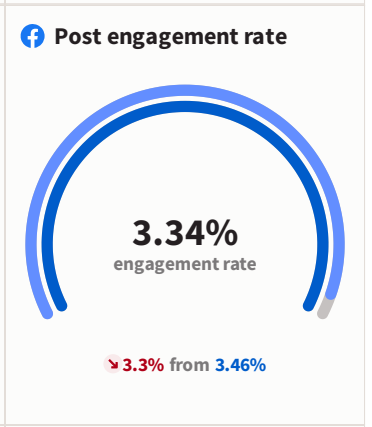

Monthly Report

Comparison between [Dec 01 - Dec 31, 2023](#) and [Nov 01 - Nov 30, 2023](#)

📌 Average post engagemen...	📌 Post comments & replies	📌 Post reach	📌 Post impressions
Instagram ... +14% 6.16%	Facebook Page -26.5% 222	Facebo... +40.3% 287,729	Facebo... +38.7% 294,751
TikTok B... +16.1% 6.09%	Instagram Bus... +147% 42	Instagram ... -1.1% 39,387	Instagram ... -8.2% 36,146
Twitter +22.1% 3.6%	TikTok Business +175% 22	TikTok Busi... +21% 5,784	Twitter -35.2% 7,544
Facebook P... -3.3% 3.34%	Twitter -50% 1		TikTok Bu... +25.4% 6,766
LinkedIn ... -79.8% 3.22%	LinkedIn Page 0% 0		LinkedIn Page -37.8% 89

📌 Post link clicks	📌 Page & profile reach	📌 Fans & Followers	📌 Post shares
Facebook ... +10.3% 1,932	Faceboo... +9.3% 240,549	Facebook ... +0.3% 28,714	Facebook Page -40.3% 280
	Instagram... +8.5% 28,508	Twitter -0.1% 11,919	Twitter -53.1% 23
Twitter -35.9% 75	LinkedIn Page -61.1% 35	Instagram ... +0.8% 6,055	Instagram Bus... -62.5% 15
		TikTok Busi... +1.2% 1,729	TikTok Business +200% 9
		LinkedIn Page +5% 21	LinkedIn Page -80% 1