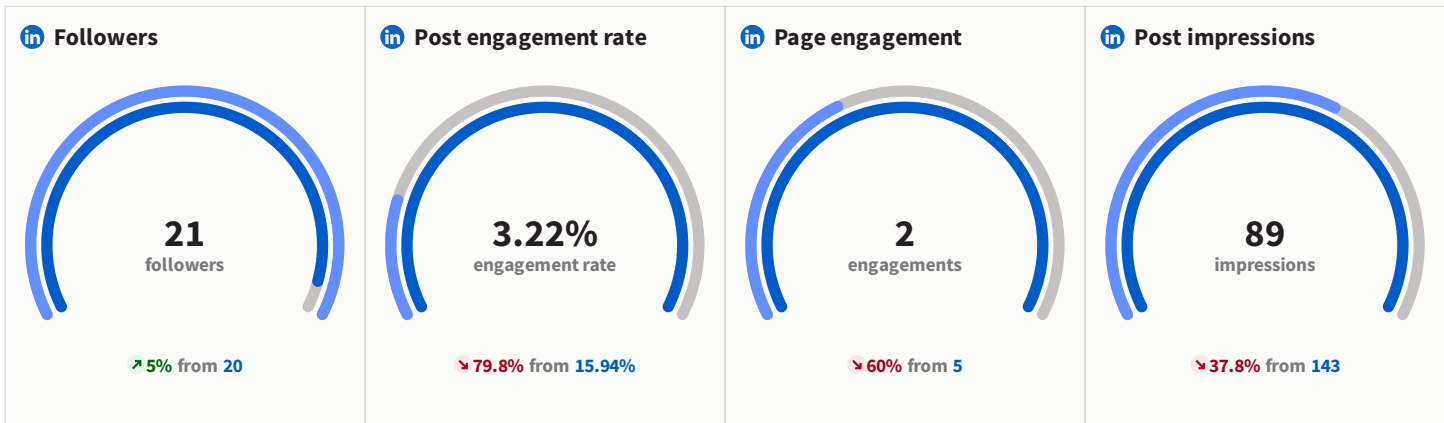

8.17% engagement rate

Top posts > Engagement rate

visit_gloucester
Dec 11, 10:11

Are you dreaming of a White Christmas? #fyp #visitgloucester #gloucester #gloucestershire #cotswolds #traveltok #christmas #snow

12.73% engagement rate

visit_gloucester
Dec 24, 09:03

Gloucester has been the most amazing place to visit this Christmas! We would like to take this opportunity to wish you all a very Merry Christmas! #fyp #visitgloucester

7.82% engagement rate

visit_gloucester
Dec 20, 09:58

There's lots to do this Christmas! #fyp #visitgloucester #gloucester #gloucestershire #cotswolds #traveltok #christmas #gloucestercathedral #touristspot #festive

5.84% engagement rate

Report sources

Analytics

Instagram Business

 visitgloucester

Facebook Pages

 Gloucester

LinkedIn Pages