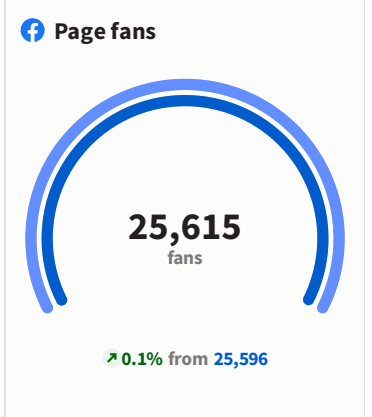

Monthly Report

Comparison between [Dec 01 - Dec 31, 2023](#) and [Nov 01 - Nov 30, 2023](#)

📌 Average post engagemen...	📌 Post comments & replies	📌 Post reach	📌 Post impressions
Instagram ... +14% 6.16%	Facebook Page -26.5% 222	Facebo... +40.3% 287,729	Facebo... +38.7% 294,751
TikTok B... +16.1% 6.09%	Instagram Bus... +147% 42	Instagram ... -1.1% 39,387	Instagram ... -8.2% 36,146
Twitter +22.1% 3.6%	TikTok Business +175% 22	TikTok Busi... +21% 5,784	Twitter -35.2% 7,544
Facebook P... -3.3% 3.34%	Twitter -50% 1		TikTok Bu... +25.4% 6,766
LinkedIn ... -79.8% 3.22%	LinkedIn Page 0% 0		LinkedIn Page -37.8% 89

📌 Post link clicks	📌 Page & profile reach	📌 Fans & Followers	📌 Post shares
Facebook ... +10.3% 1,932	Faceboo... +9.3% 240,549	Facebook ... +0.3% 28,714	Facebook Page -40.3% 280
	Instagram... +8.5% 28,508	Twitter -0.1% 11,919	Twitter -53.1% 23
Twitter -35.9% 75	LinkedIn Page -61.1% 35	Instagram ... +0.8% 6,055	Instagram Bus... -62.5% 15
		TikTok Busi... +1.2% 1,729	TikTok Business +200% 9
		LinkedIn Page +5% 21	LinkedIn Page -80% 1