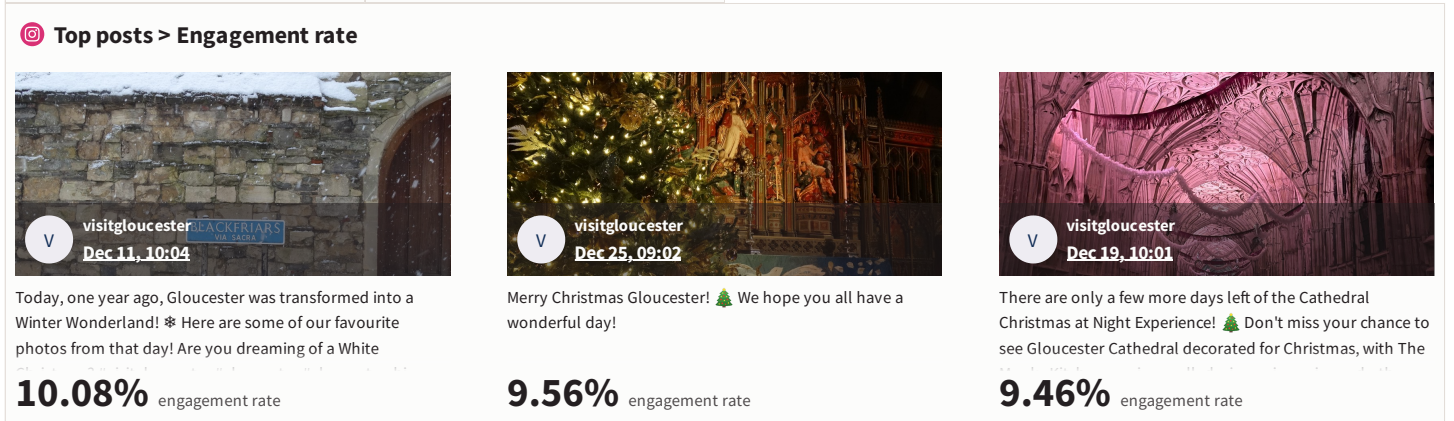

📘 Top posts > Engagement rate

Gloucester
Dec 02, 08:01

Hetty's Place opens Today at the Gloucester Food Dock! 🍴
Sat up on the deck overlooking Gloucester Docks, you can enjoy a menu of brunch items, coffee, and baked goods -

11.18% engagement rate

Gloucester
Dec 11, 10:01

Today, one year ago, Gloucester was transformed into a Winter Wonderland! ❄️ Here are some of our favourite photos from that day! Are you dreaming of a White

8.83% engagement rate

Gloucester
Dec 14, 10:01

Day - Night 🌲 We love the Cathedral at Christmas, and this year's decorations look amazing in the day and at night! Have you visited yet?

8.38% engagement rate

Top tweets

@VisitGloucester
Dec 11, 10:01

Today, one year ago, Gloucester was transformed into a Winter Wonderland! ❄️ Here are some of our favourite photos from that day! Are you dreaming of a White Christmas? [Read the article](#)