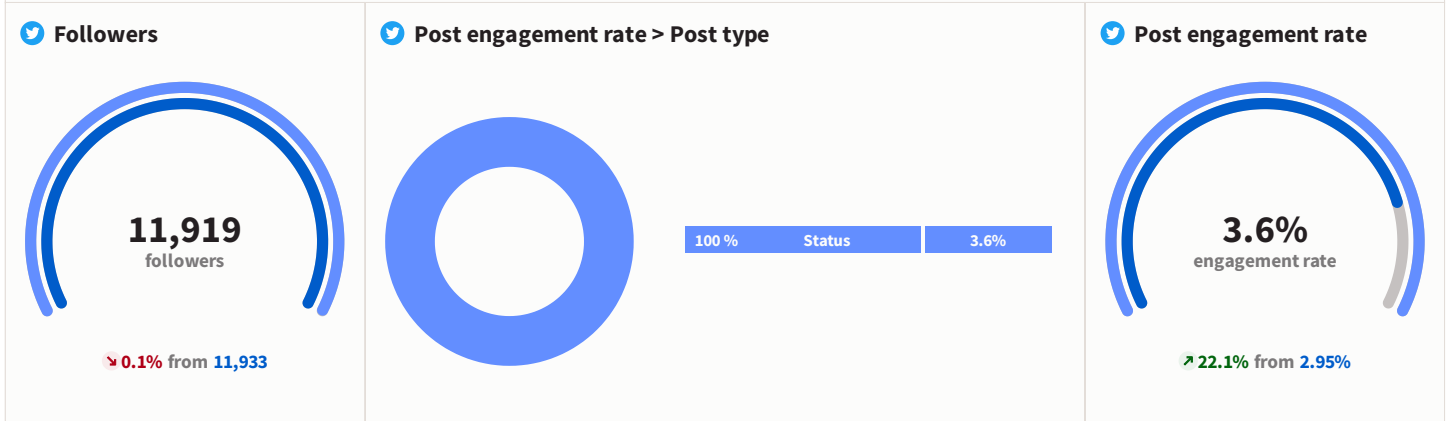

11.18% engagement rate

Gloucester
Dec 11, 10:01

Today, one year ago, Gloucester was transformed into a Winter Wonderland! ❄️ Here are some of our favourite photos from that day! Are you dreaming of a White

8.83% engagement rate

Gloucester
Dec 14, 10:01

Day - Night 🌲 We love the Cathedral at Christmas, and this year's decorations look amazing in the day and at night! Have you visited yet?

8.38% engagement rate