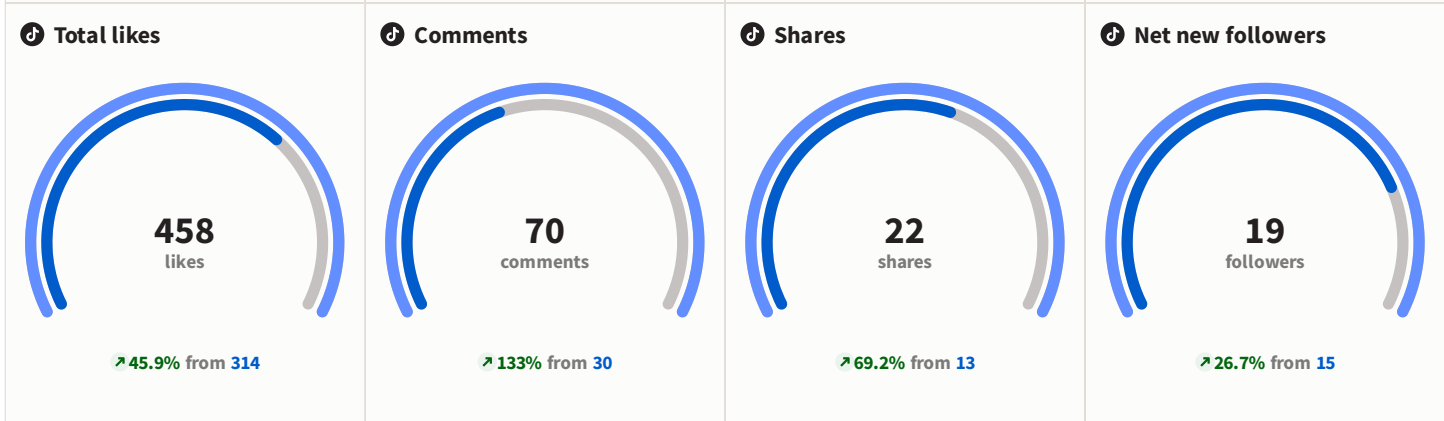

Top posts > Engagement rate

visit_gloucester
Dec 11, 10:11

Are you dreaming of a White Christmas? #fyp #visitgloucester #gloucester #gloucestershire #cotswolds #traveltok #christmas #snow

12.73% engagement rate

visit_gloucester
Dec 24, 09:03

Gloucester has been the most amazing place to visit this Christmas! We would like to take this opportunity to wish you all a very Merry Christmas! #fyp #visitgloucester

7.82% engagement rate

visit_gloucester
Dec 20, 09:58

There's lots to do this Christmas! #fyp #visitgloucester #gloucester #gloucestershire #cotswolds #traveltok #christmas #gloucestercathedral #touristspot #festive

5.84% engagement rate