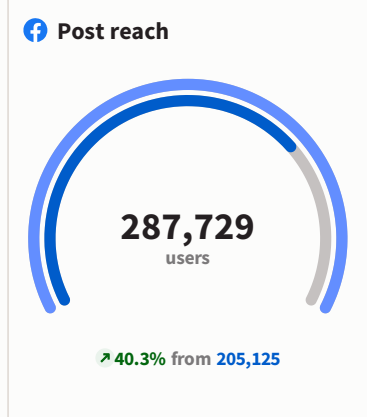

Monthly Report

Comparison between [Dec 01 - Dec 31, 2023](#) and [Nov 01 - Nov 30, 2023](#)

📌 Average post engagemen...	📌 Post comments & replies	📌 Post reach	📌 Post impressions
Instagram ... +14% 6.16%	Facebook Page -26.5% 222	Facebo... +40.3% 287,729	Facebo... +38.7% 294,751
TikTok B... +16.1% 6.09%	Instagram Bus... +147% 42	Instagram ... -1.1% 39,387	Instagram ... -8.2% 36,146
Twitter +22.1% 3.6%	TikTok Business +175% 22	TikTok Busi... +21% 5,784	Twitter -35.2% 7,544
Facebook P... -3.3% 3.34%	Twitter -50% 1		TikTok Bu... +25.4% 6,766
LinkedIn ... -79.8% 3.22%	LinkedIn Page 0% 0		LinkedIn Page -37.8% 89

📌 Post link clicks	📌 Page & profile reach	📌 Fans & Followers	📌 Post shares
Facebook ... +10.3% 1,932	Faceboo... +9.3% 240,549	Facebook ... +0.3% 28,714	Facebook Page -40.3% 280
	Instagram... +8.5% 28,508	Twitter -0.1% 11,919	Twitter -53.1% 23
Twitter -35.9% 75	LinkedIn Page -61.1% 35	Instagram ... +0.8% 6,055	Instagram Bus... -62.5% 15
		TikTok Busi... +1.2% 1,729	TikTok Business +200% 9
		LinkedIn Page +5% 21	LinkedIn Page -80% 1