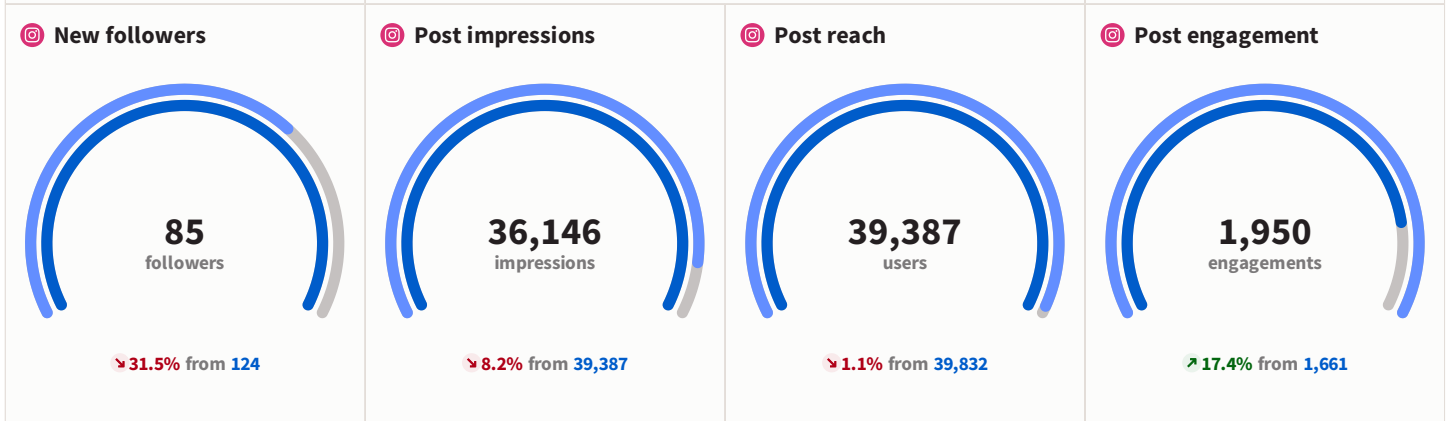

11.18% engagement rate

Gloucester
Dec 11, 10:01

Today, one year ago, Gloucester was transformed into a Winter Wonderland! ❄️ Here are some of our favourite photos from that day! Are you dreaming of a White

8.83% engagement rate

Gloucester
Dec 14, 10:01

Day - Night 🌲 We love the Cathedral at Christmas, and this year's decorations look amazing in the day and at night! Have you visited yet?

8.38% engagement rate