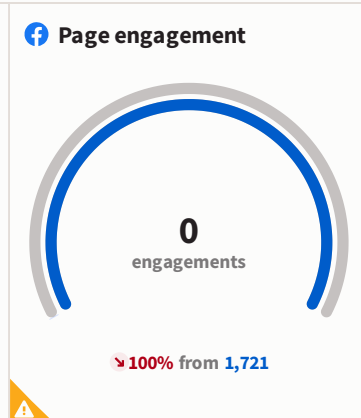

Monthly Report

Comparison between [Apr 01 - Apr 30, 2024](#) and [Mar 01 - Mar 31, 2024](#)

Average post engagem... TikTok ... +33.5% 10.25% LinkedIn Page + 5.81% Instagram... +25.7% 5.65% Twitter -2.5% 3.27% Facebook... -18.8% 2.35%	Post comments & replies Facebook Page -73.5% 120 Instagram Bus... -81.1% 10 TikTok Business -61.5% 5 Twitter +50% 3 LinkedIn Page 0% 0	Post reach Facebook ... -43% 184,733 Instagram... -32.5% 21,746 TikTok Bus... -61.6% 1,591	Post impressions Facebo... -43.7% 187,793 Instagram... -34.6% 17,519 Twitter +0.3% 9,586 TikTok Bus... -61.6% 1,847 LinkedIn Page + 86
--	---	---	---

Post link clicks Facebook Page -68.4% 493 Twitter 0% 106	Page & profile reach Facebo... -51.5% 194,279 Instagram... -58.6% 18,394 LinkedIn Page +2.3K% 47	Fans & Followers Facebook ... +0.4% 29,355 Twitter -0.1% 11,904 Instagram ... +0.5% 6,267 TikTok Busi... +0.2% 1,762 LinkedIn Page +2.6% 39	Post shares Facebook Page -35.2% 258 Instagram Bu... +57.1% 33 Twitter -13.5% 32 TikTok Business -82.7% 9 LinkedIn Page 0% 0
---	---	--	---

Top posts > Engagement rate

Gloucester
Apr 18, 10:58
6.42% engagement rate

JUST ANNOUNCED! Will Young will be bringing his tour to Gloucester Guildhall in November! Tickets on sale Friday 26 April at 10am!