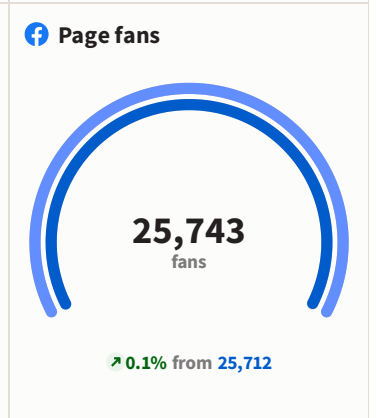

Monthly Report

Comparison between [Apr 01 - Apr 30, 2024](#) and [Mar 01 - Mar 31, 2024](#)

Average post engagem... TikTok ... +33.5% 10.25% LinkedIn Page + 5.81% Instagram... +25.7% 5.65% Twitter -2.5% 3.27% Facebook... -18.8% 2.35%	Post comments & replies Facebook Page -73.5% 120 Instagram Bus... -81.1% 10 TikTok Business -61.5% 5 Twitter +50% 3 LinkedIn Page 0% 0	Post reach Facebook ... -43% 184,733 Instagram... -32.5% 21,746 TikTok Bus... -61.6% 1,591	Post impressions Facebo... -43.7% 187,793 Instagram... -34.6% 17,519 Twitter +0.3% 9,586 TikTok Bus... -61.6% 1,847 LinkedIn Page + 86
--	---	---	---

Post link clicks Facebook Page -68.4% 493 Twitter 0% 106	Page & profile reach Facebo... -51.5% 194,279 Instagram... -58.6% 18,394 LinkedIn Page +2.3K% 47	Fans & Followers Facebook ... +0.4% 29,355 Twitter -0.1% 11,904 Instagram ... +0.5% 6,267 TikTok Busi... +0.2% 1,762 LinkedIn Page +2.6% 39	Post shares Facebook Page -35.2% 258 Instagram Bu... +57.1% 33 Twitter -13.5% 32 TikTok Business -82.7% 9 LinkedIn Page 0% 0
---	---	--	---

Top posts > Engagement rate

Gloucester
Apr 18, 10:58
6.42% engagement rate

JUST ANNOUNCED! Will Young will be bringing his tour to Gloucester Guildhall in November! Tickets on sale Friday 26 April at 10am!