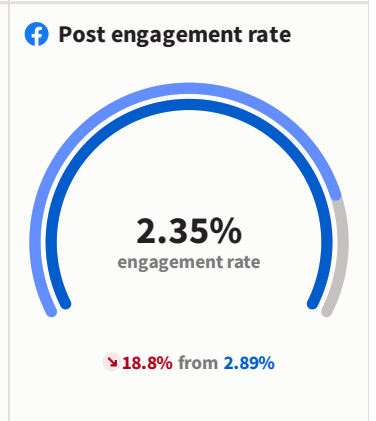

Monthly Report

Comparison between [Apr 01 - Apr 30, 2024](#) and [Mar 01 - Mar 31, 2024](#)

Average post engagem... TikTok ... +33.5% 10.25% LinkedIn Page + 5.81% Instagram... +25.7% 5.65% Twitter -2.5% 3.27% Facebook... -18.8% 2.35%	Post comments & replies Facebook Page -73.5% 120 Instagram Bus... -81.1% 10 TikTok Business -61.5% 5 Twitter +50% 3 LinkedIn Page 0% 0	Post reach Facebook ... -43% 184,733 Instagram... -32.5% 21,746 TikTok Bus... -61.6% 1,591	Post impressions Facebo... -43.7% 187,793 Instagram... -34.6% 17,519 Twitter +0.3% 9,586 TikTok Bus... -61.6% 1,847 LinkedIn Page + 86
--	---	---	---

Post link clicks Facebook Page -68.4% 493 Twitter 0% 106	Page & profile reach Facebo... -51.5% 194,279 Instagram... -58.6% 18,394 LinkedIn Page +2.3K% 47	Fans & Followers Facebook ... +0.4% 29,355 Twitter -0.1% 11,904 Instagram ... +0.5% 6,267 TikTok Busi... +0.2% 1,762 LinkedIn Page +2.6% 39	Post shares Facebook Page -35.2% 258 Instagram Bu... +57.1% 33 Twitter -13.5% 32 TikTok Business -82.7% 9 LinkedIn Page 0% 0
---	---	--	---

Top posts > Engagement rate

Gloucester
Apr 18, 10:58
6.42% engagement rate

JUST ANNOUNCED! Will Young will be bringing his tour to Gloucester Guildhall in November! Tickets on sale Friday 26 April at 10am!