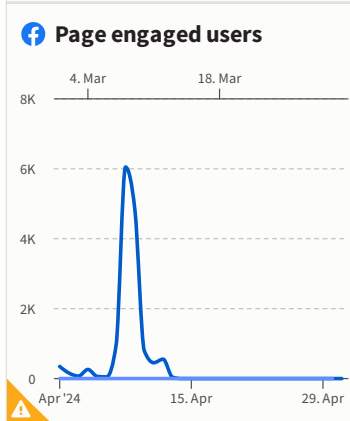

Monthly Report

Comparison between [Apr 01 - Apr 30, 2024](#) and [Mar 01 - Mar 31, 2024](#)

Average post engagem... TikTok ... +33.5% 10.25% LinkedIn Page + 5.81% Instagram... +25.7% 5.65% Twitter -2.5% 3.27% Facebook... -18.8% 2.35%	Post comments & replies Facebook Page -73.5% 120 Instagram Bus... -81.1% 10 TikTok Business -61.5% 5 Twitter +50% 3 LinkedIn Page 0% 0	Post reach Facebook ... -43% 184,733 Instagram... -32.5% 21,746 TikTok Bus... -61.6% 1,591	Post impressions Facebo... -43.7% 187,793 Instagram... -34.6% 17,519 Twitter +0.3% 9,586 TikTok Bus... -61.6% 1,847 LinkedIn Page + 86
--	---	---	---

Post link clicks Facebook Page -68.4% 493 Twitter 0% 106	Page & profile reach Facebo... -51.5% 194,279 Instagram... -58.6% 18,394 LinkedIn Page +2.3K% 47	Fans & Followers Facebook ... +0.4% 29,355 Twitter -0.1% 11,904 Instagram ... +0.5% 6,267 TikTok Busi... +0.2% 1,762 LinkedIn Page +2.6% 39	Post shares Facebook Page -35.2% 258 Instagram Bu... +57.1% 33 Twitter -13.5% 32 TikTok Business -82.7% 9 LinkedIn Page 0% 0
---	---	--	---

Top posts > Engagement rate

Gloucester
Apr 18, 10:58
6.42% engagement rate

JUST ANNOUNCED! Will Young will be bringing his tour to Gloucester Guildhall in November! Tickets on sale Friday 26 April at 10am!