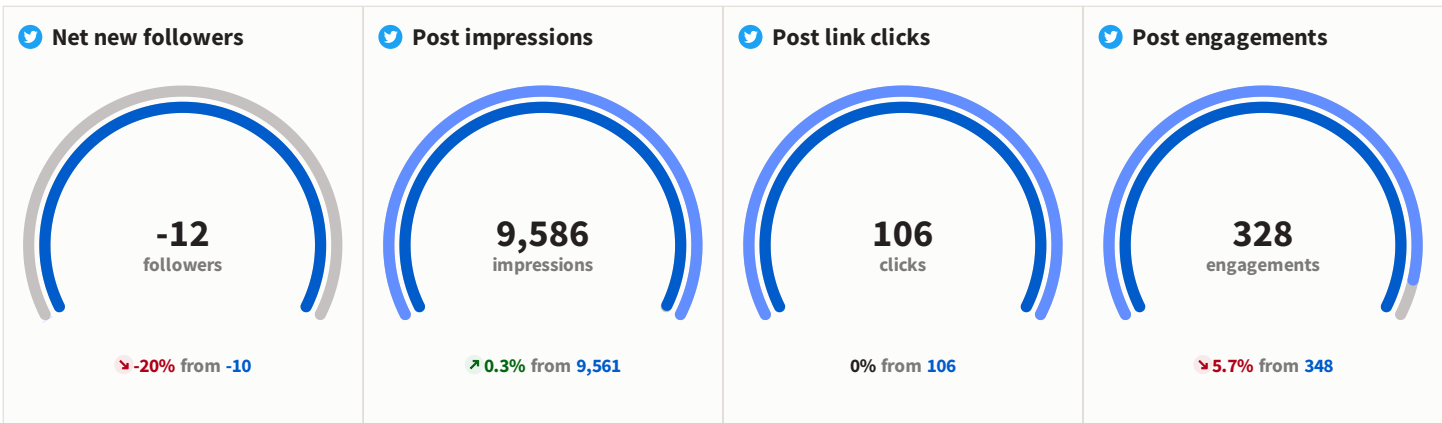

Top tweets

Now that it's April, we are finally moving into the warmer weather... hopefully! But regardless of the weather, there are plenty of events and activities happening in Gloucester to 9.15% engagement rate	Gloucester Cathedral invites the community to celebrate the city's rich heritage with a special service this Friday 26 April to remember the contributions from past residents and 5.1% engagement rate	Happy Monday Gloucester! Check out our website for what's on this week: https://ow.ly/F15Y50Raehf https://twitter.com/VisitGloucester/status/177726050660199 4.97% engagement rate