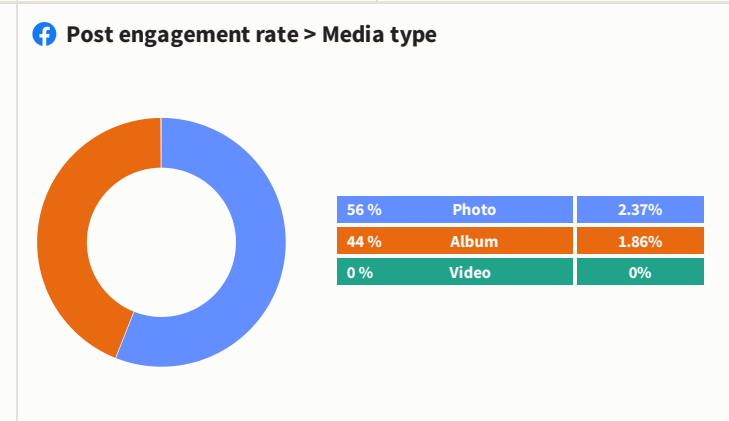

Average post engagem... TikTok ... +33.5% 10.25% LinkedIn Page + 5.81% Instagram... +25.7% 5.65% Twitter -2.5% 3.27% Facebook... -18.8% 2.35%	Post comments & replies Facebook Page -73.5% 120 Instagram Bus... -81.1% 10 TikTok Business -61.5% 5 Twitter +50% 3 LinkedIn Page 0% 0	Post reach Facebook ... -43% 184,733 Instagram... -32.5% 21,746 TikTok Bus... -61.6% 1,591	Post impressions Facebo... -43.7% 187,793 Instagram... -34.6% 17,519 Twitter +0.3% 9,586 TikTok Bus... -61.6% 1,847 LinkedIn Page + 86

Post link clicks Facebook Page -68.4% 493 Twitter 0% 106	Page & profile reach Facebo... -51.5% 194,279 Instagram... -58.6% 18,394 LinkedIn Page +2.3K% 47	Fans & Followers Facebook ... +0.4% 29,355 Twitter -0.1% 11,904 Instagram ... +0.5% 6,267 TikTok Busi... +0.2% 1,762 LinkedIn Page +2.6% 39	Post shares Facebook Page -35.2% 258 Instagram Bu... +57.1% 33 Twitter -13.5% 32 TikTok Business -82.7% 9 LinkedIn Page 0% 0

Top posts > Engagement rate

Gloucester
Apr 18, 10:58
6.42% engagement rate

JUST ANNOUNCED! Will Young will be bringing his tour to Gloucester Guildhall in November! Tickets on sale Friday 26 April at 10am!

Gloucester
Apr 18, 09:59
4.73% engagement rate

Fisherman's Friends are coming to Gloucester! on 21 July, watch them perform at Llanthony Secunda Priory! Tickets go on sale on 19 April at 10am!

Gloucester
Apr 29, 09:15
4.52% engagement rate

Happy Monday Gloucester! Here's what's on this week: - Animalia Exhibition, Nature in Art. From 30 April. <https://ow.ly/CIPm50RqOc> - Funhouse Comedy Club,