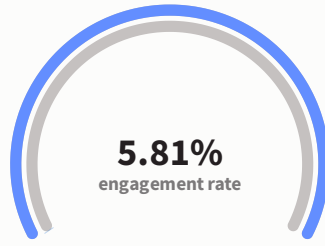

Top posts > Engagement rate

<p>Grab your tower tour now! #fyp #visitgloucester #gloucester #gloucestershire #cotswolds #traveltok #touristspot #gloucestercathedral</p> <p>10.25% engagement rate</p>
--

in Followers

↗ 2.6% from 38

in Post engagement rate

↗ % from 0%

in Page engagement

↗ % from 0

in Post impressions

↗ % from 0

in Top posts