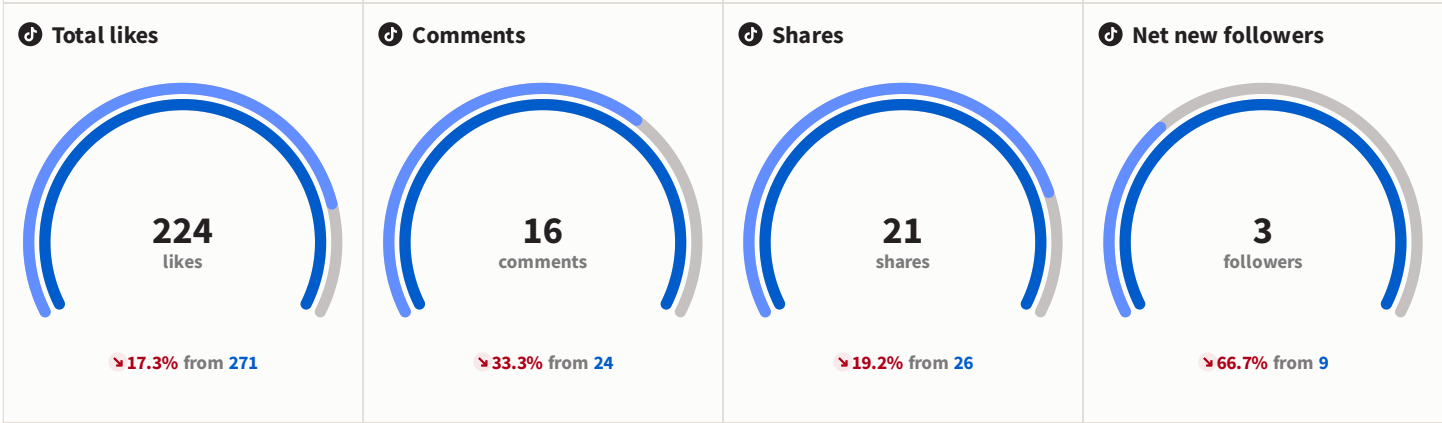

Top posts > Engagement rate

Gloucester
Apr 18, 10:58
6.42% engagement rate

JUST ANNOUNCED! Will Young will be bringing his tour to Gloucester Guildhall in November! Tickets on sale Friday 26 April at 10am!

Gloucester
Apr 18, 09:59
4.73% engagement rate

Fisherman's Friends are coming to Gloucester! on 21 July, watch them perform at Llanthony Secunda Priory! Tickets go on sale on 19 April at 10am!

Gloucester
Apr 29, 09:15
4.52% engagement rate

Happy Monday Gloucester! Here's what's on this week: - Animalia Exhibition, Nature in Art. From 30 April. <https://ow.ly/CIPm50RqOc> - Funhouse Comedy Club,

Top tweets

<p>Now that it's April, we are finally moving into the warmer weather... hopefully! But regardless of the weather, there are plenty of events and activities happening in Gloucester to</p> <p>9.15% engagement rate</p>	<p>Gloucester Cathedral invites the community to celebrate the city's rich heritage with a special service this Friday 26 April to remember the contributions from past residents and</p> <p>5.1% engagement rate</p>	<p>Happy Monday Gloucester! Check out our website for what's on this week: https://ow.ly/F15Y50Raehf https://twitter.com/VisitGloucester/status/177726050660199</p> <p>4.97% engagement rate</p>
---	--	--