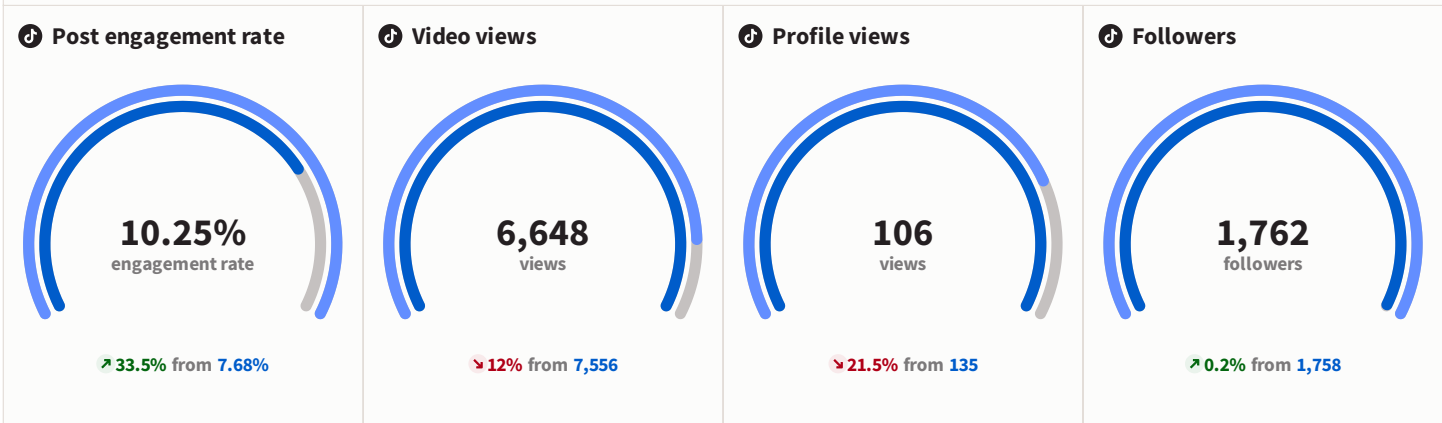

Top posts > Engagement rate

Gloucester
Apr 18, 10:58
6.42% engagement rate

JUST ANNOUNCED! Will Young will be bringing his tour to Gloucester Guildhall in November! Tickets on sale Friday 26 April at 10am!

Gloucester
Apr 18, 09:59
4.73% engagement rate

Fisherman's Friends are coming to Gloucester! on 21 July, watch them perform at Llanthony Secunda Priory! Tickets go on sale on 19 April at 10am!

Gloucester
Apr 29, 09:15
4.52% engagement rate

Happy Monday Gloucester! Here's what's on this week: - Animalia Exhibition, Nature in Art. From 30 April. <https://ow.ly/CIPm50RqOc> - Funhouse Comedy Club,

Top tweets

<p>Now that it's April, we are finally moving into the warmer weather... hopefully! But regardless of the weather, there are plenty of events and activities happening in Gloucester to</p> <p>9.15% engagement rate</p>	<p>Gloucester Cathedral invites the community to celebrate the city's rich heritage with a special service this Friday 26 April to remember the contributions from past residents and</p> <p>5.1% engagement rate</p>	<p>Happy Monday Gloucester! Check out our website for what's on this week: https://ow.ly/F15Y50Raehf https://twitter.com/VisitGloucester/status/177726050660199</p> <p>4.97% engagement rate</p>
---	--	--

Top posts > Engagement rate

<p>Grab your tower tour now! #fyp #visitgloucester #gloucester #gloucestershire #cotswolds #traveltok #touristspot #gloucestercathedral</p> <p>10.25% engagement rate</p>
--

in Followers