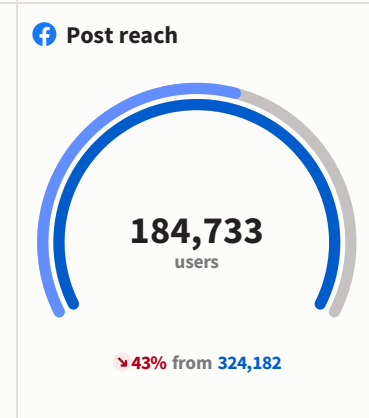

Monthly Report

Comparison between [Apr 01 - Apr 30, 2024](#) and [Mar 01 - Mar 31, 2024](#)

Average post engagem... TikTok ... +33.5% 10.25% LinkedIn Page + 5.81% Instagram... +25.7% 5.65% Twitter -2.5% 3.27% Facebook... -18.8% 2.35%	Post comments & replies Facebook Page -73.5% 120 Instagram Bus... -81.1% 10 TikTok Business -61.5% 5 Twitter +50% 3 LinkedIn Page 0% 0	Post reach Facebook ... -43% 184,733 Instagram... -32.5% 21,746 TikTok Bus... -61.6% 1,591	Post impressions Facebo... -43.7% 187,793 Instagram... -34.6% 17,519 Twitter +0.3% 9,586 TikTok Bus... -61.6% 1,847 LinkedIn Page + 86
--	---	---	---

Post link clicks Facebook Page -68.4% 493 Twitter 0% 106	Page & profile reach Facebo... -51.5% 194,279 Instagram... -58.6% 18,394 LinkedIn Page +2.3K% 47	Fans & Followers Facebook ... +0.4% 29,355 Twitter -0.1% 11,904 Instagram ... +0.5% 6,267 TikTok Busi... +0.2% 1,762 LinkedIn Page +2.6% 39	Post shares Facebook Page -35.2% 258 Instagram Bu... +57.1% 33 Twitter -13.5% 32 TikTok Business -82.7% 9 LinkedIn Page 0% 0
---	---	--	---