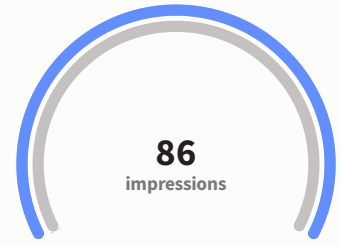

Top posts > Engagement rate

<p>Grab your tower tour now! #fyp #visitgloucester #gloucester #gloucestershire #cotswolds #traveltok #touristspot #gloucestercathedral</p> <p>10.25% engagement rate</p>
--

in Followers

↗ 2.6% from 38

in Post engagement rate

↗ % from 0%

in Page engagement

↗ % from 0

in Post impressions

↗ % from 0

in Top posts

Do you want to make your project happen in Gloucester? New Funding Opportunities Available from Together Gloucester: • Cultural Festivals (Community) Fund - Grants up to £1,000 • New

5.81% engagement rate